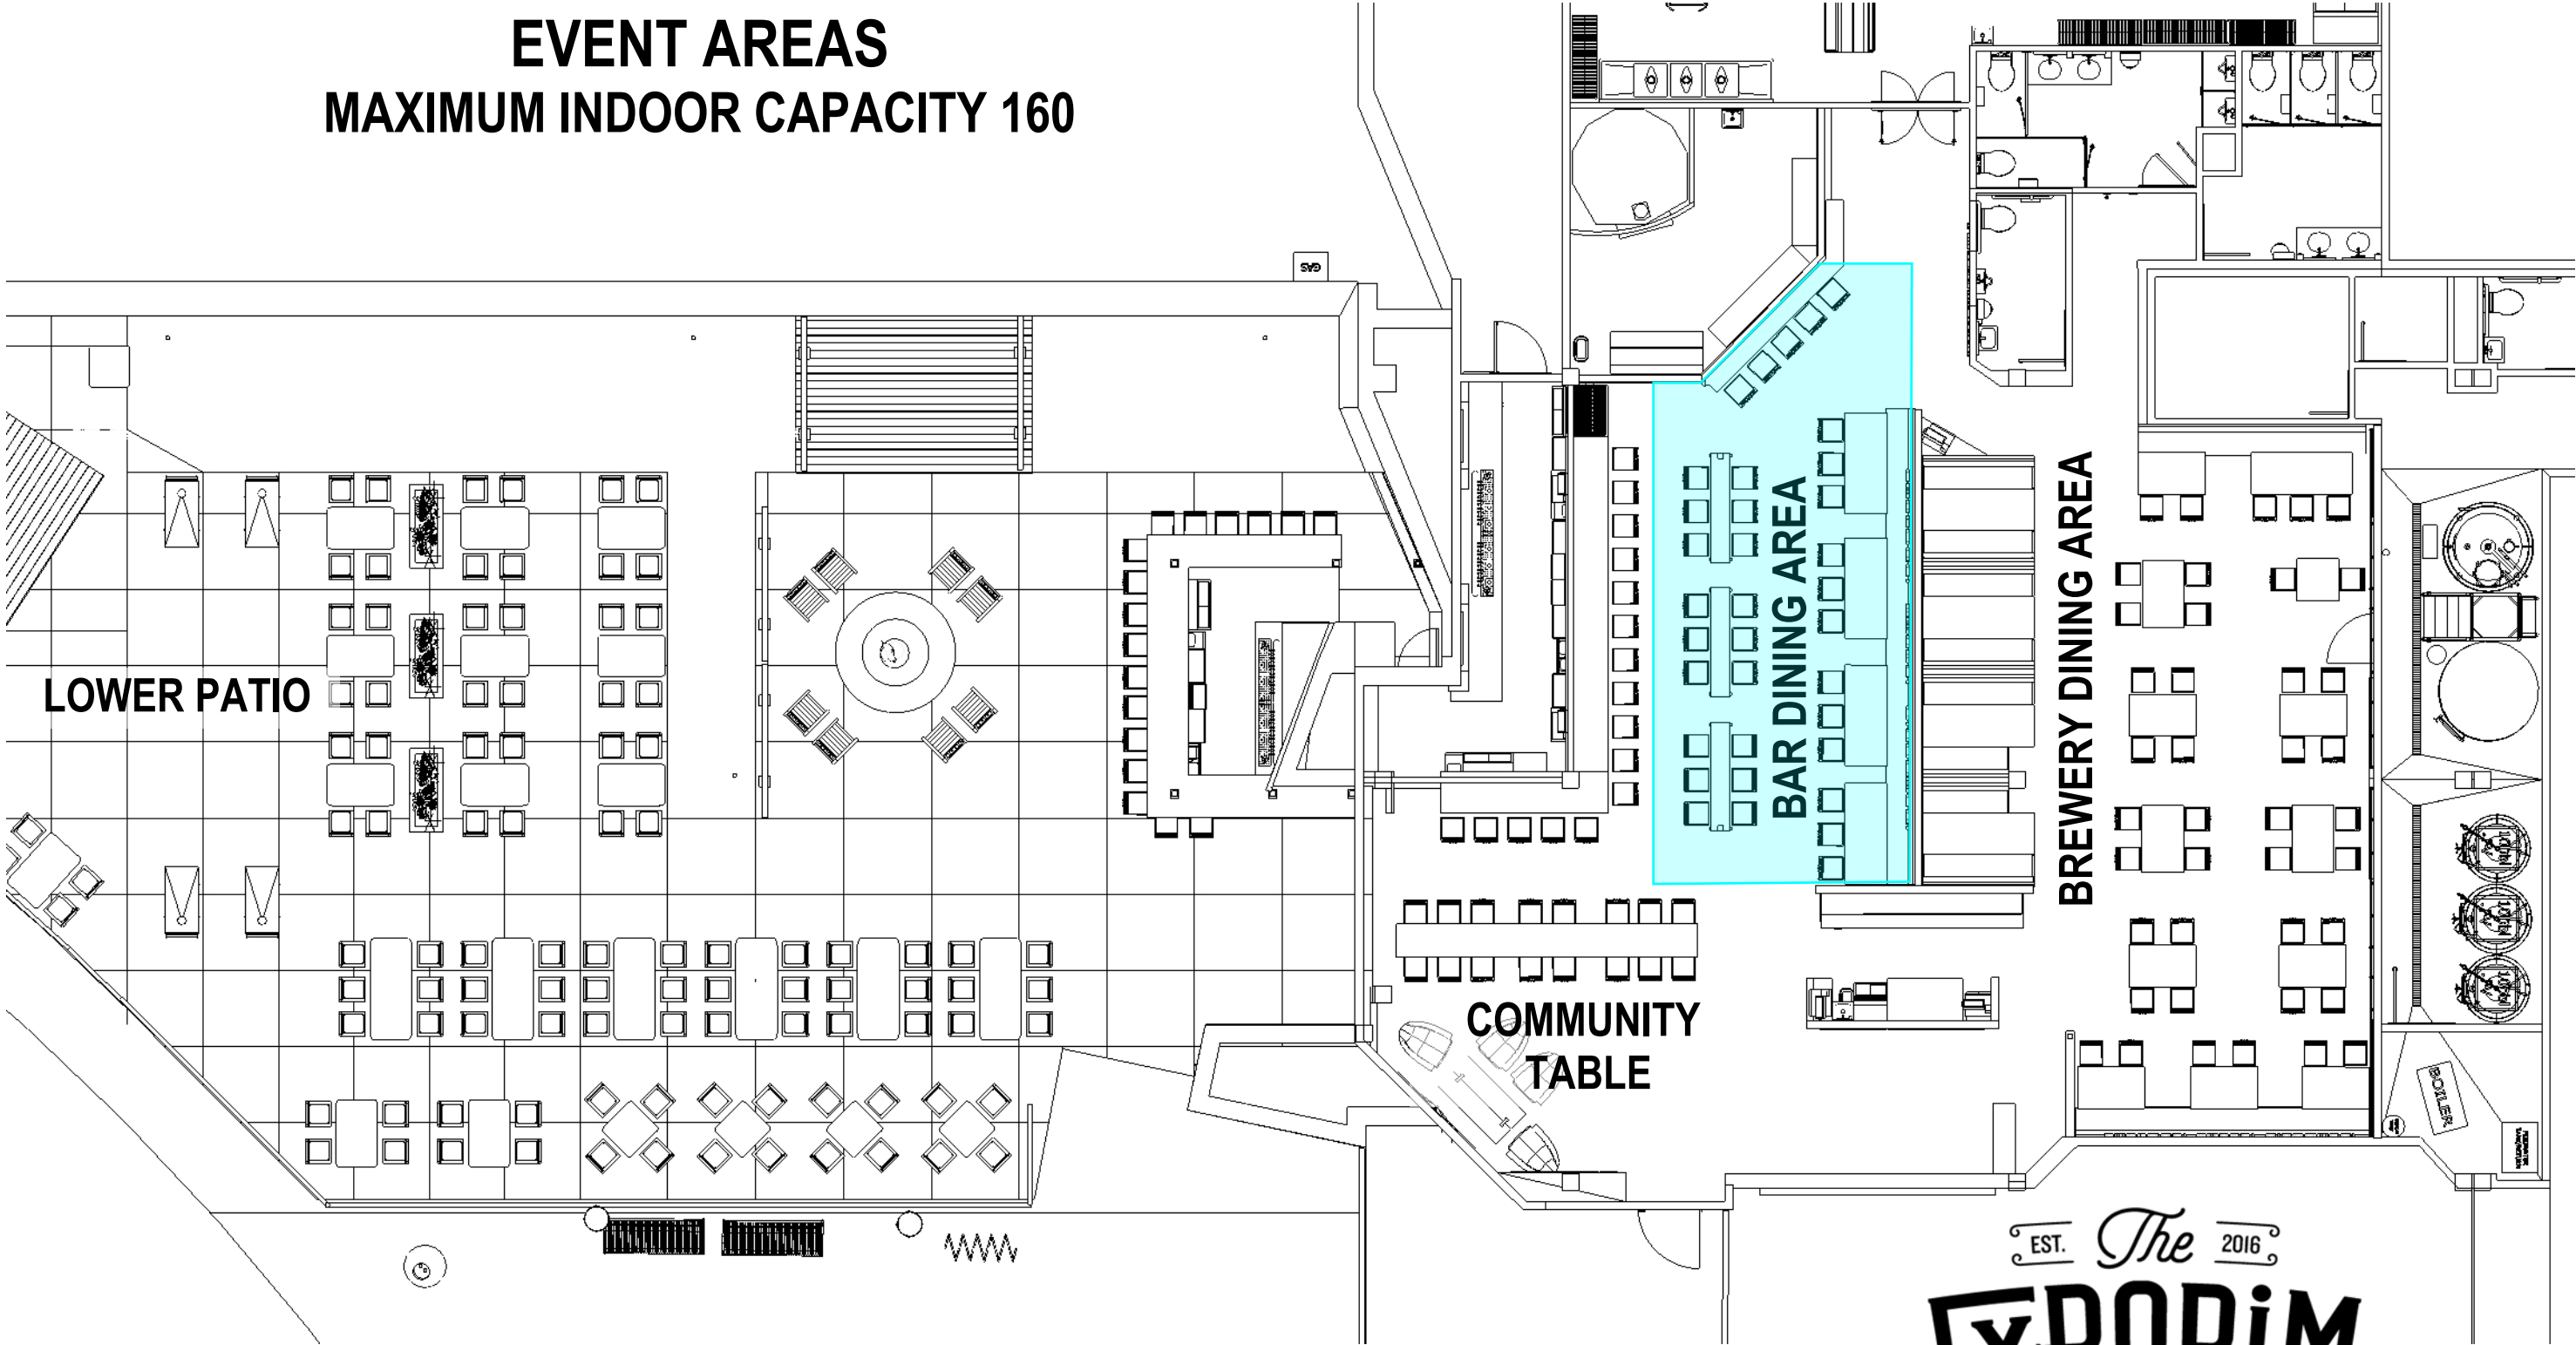

EVENT AREAS

MAXIMUM INDOOR CAPACITY 160

EST. *The* 2016
EXPLORIUM
BREW PUB
GREENDALE, WI