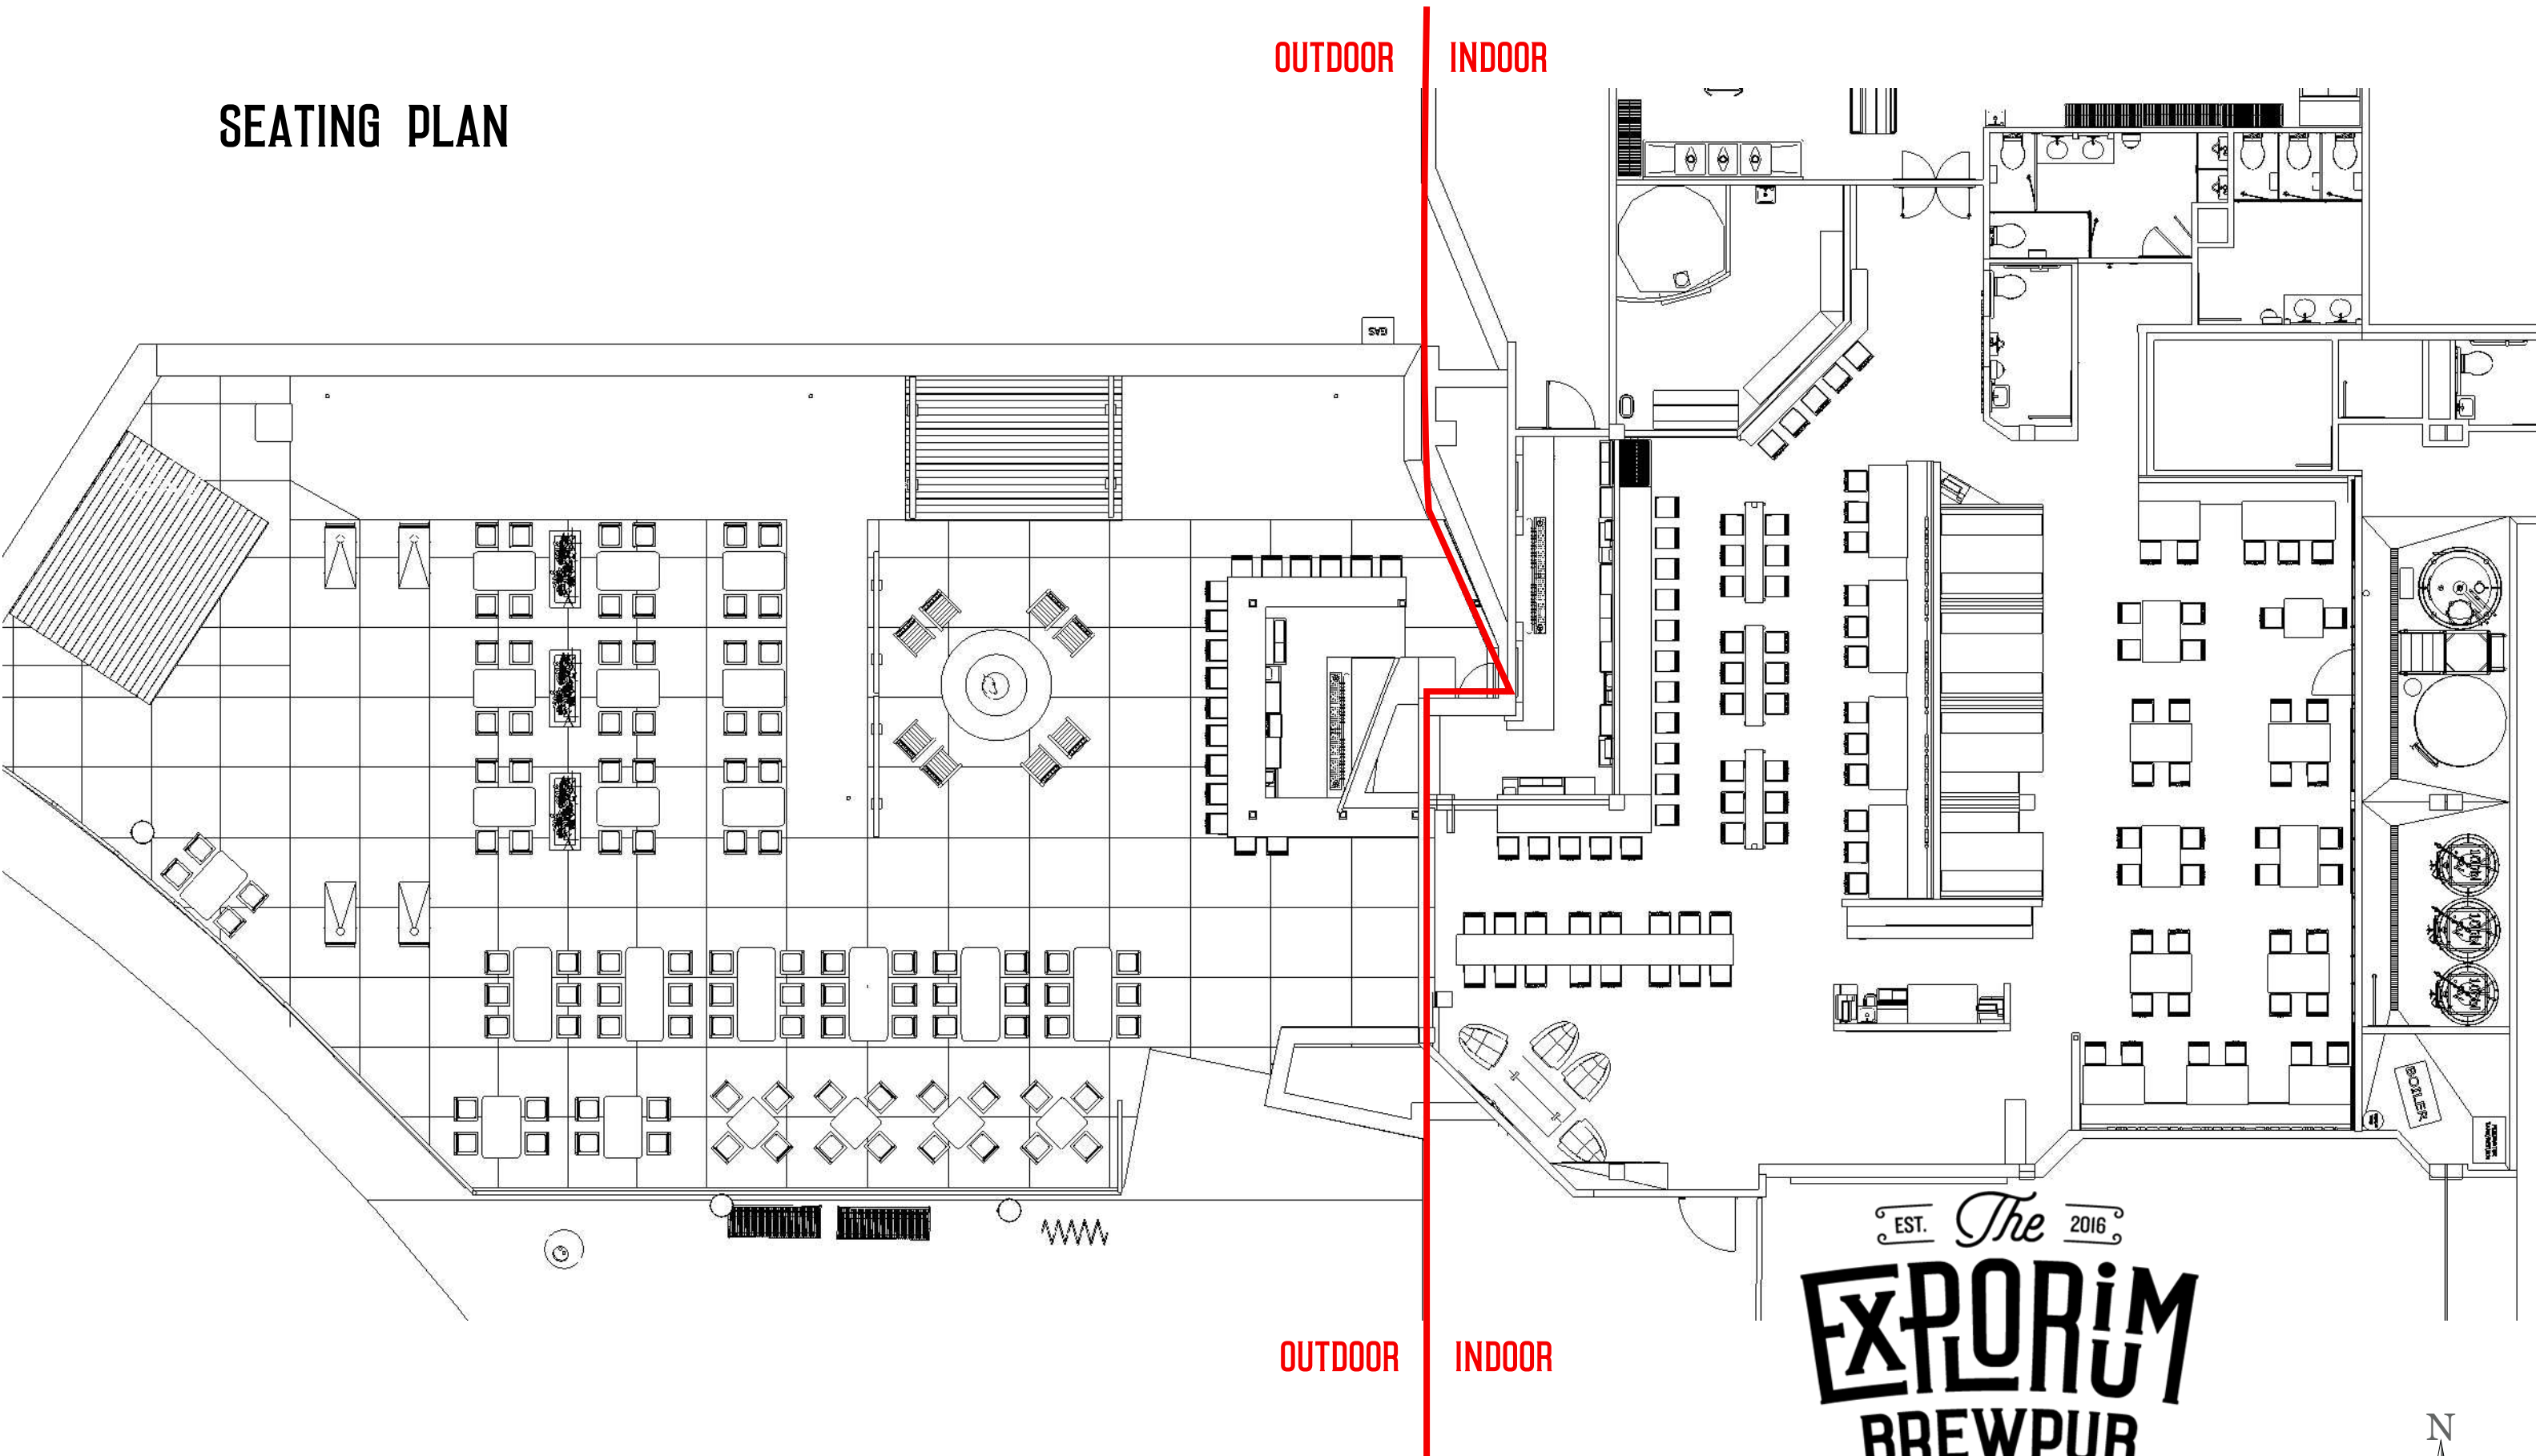

SEATING PLAN

OUTDOOR

INDOOR

OUTDOOR

INDOOR

EST. *The* 2016
EXPLORIUM
BREW PUB
GREENDALE, WI